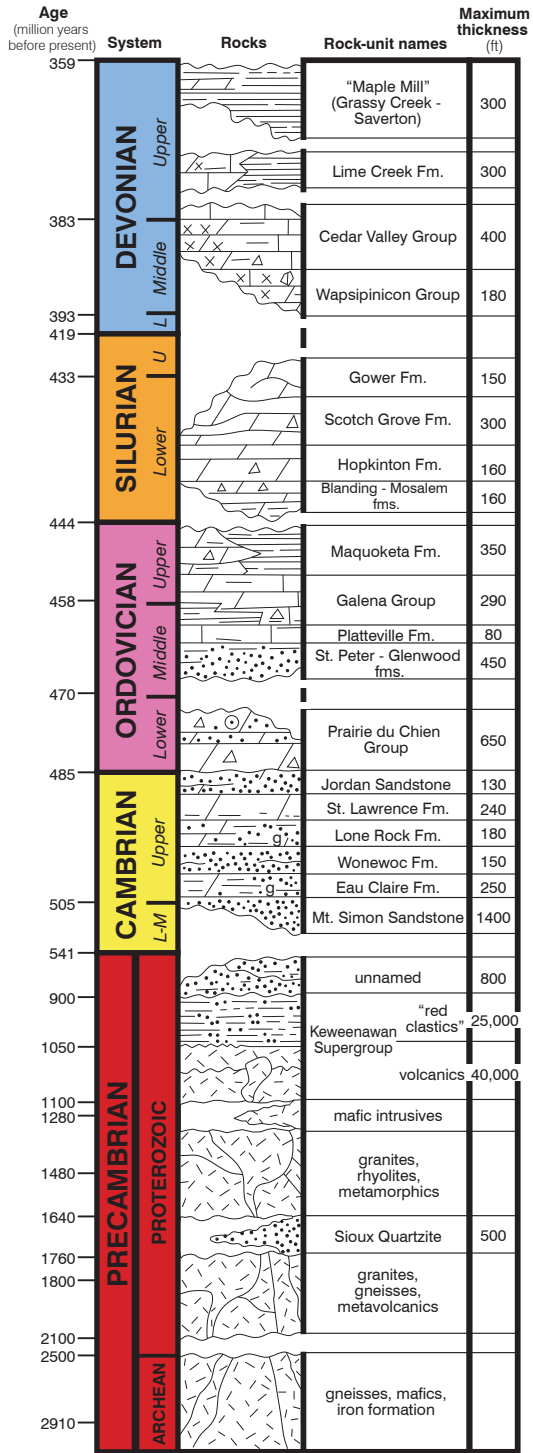

# STRATIGRAPHIC COLUMN OF IOWA

## 2017

ages from GSA Geologic Time Scale v 4.0

IOWA GEOLOGICAL SURVEY

300 Trowbridge Hall, Iowa City, Iowa 52242 319-335-1575 www.iowageologicalsurvey.org

Hydroscience & Engineering

THE UNIVERSITY OF IOWA